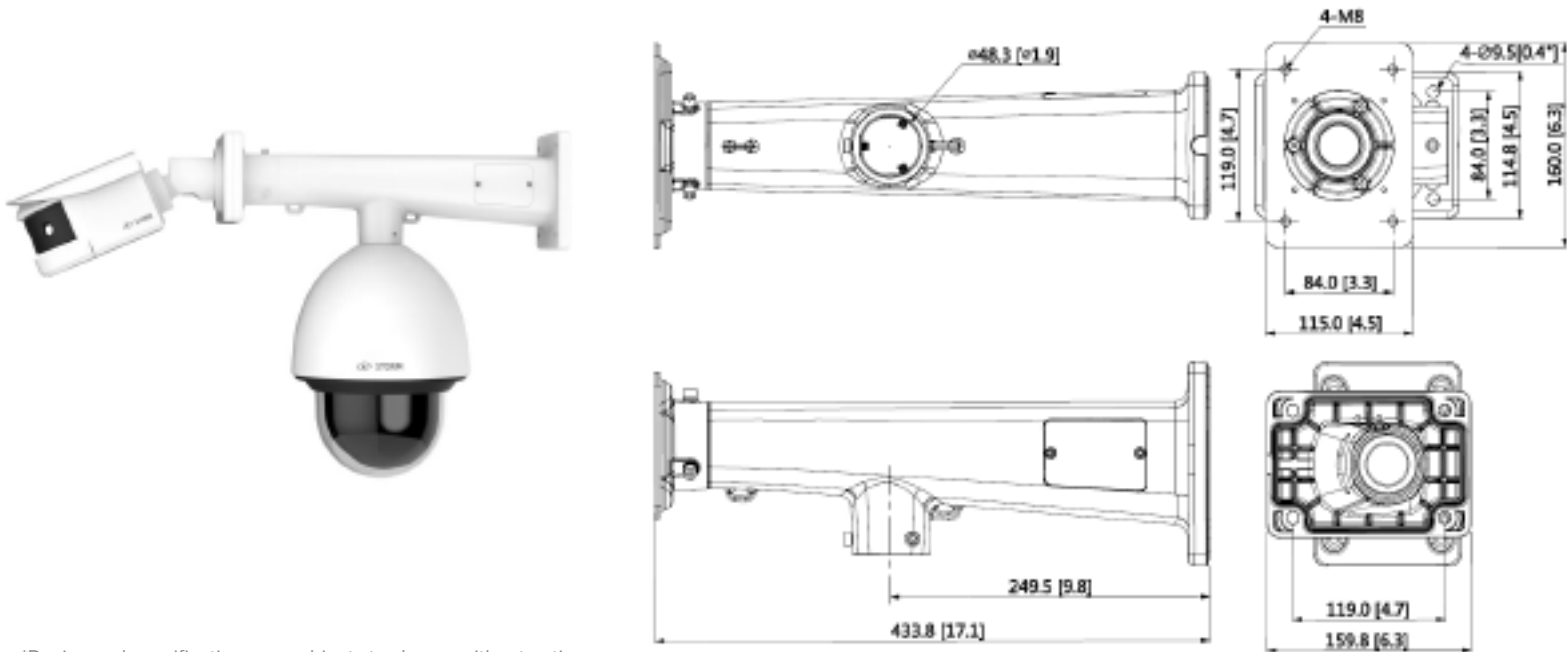

## Dual Bracket for Bullet & PTZ Camera

- Neat Design
- Material: Aluminum
- Supports linkage scheme between dome camera and PTZ camera
- Safety rope hook attached, secure and reliable
- Maintenance cover board attached, convenient operation

Features	
Material	Aluminum
Dimension	434mm x 160mm x 160mm (17.09" x 6.3" x 6.3")
Load Bearing	Bullet: 3kg (6.61 lbs) PTZ: 7kg (15.43 lbs)
Weight	2.0kg (4.41 lbs)
Color	White
Operating Temperature	-40°C to +60°C (-40°F to +140°F)
Humidity	0~90% RH